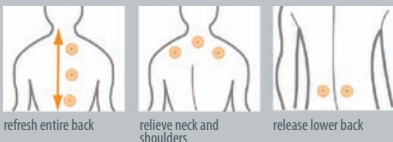

[MASSAGE PROGRAMS]